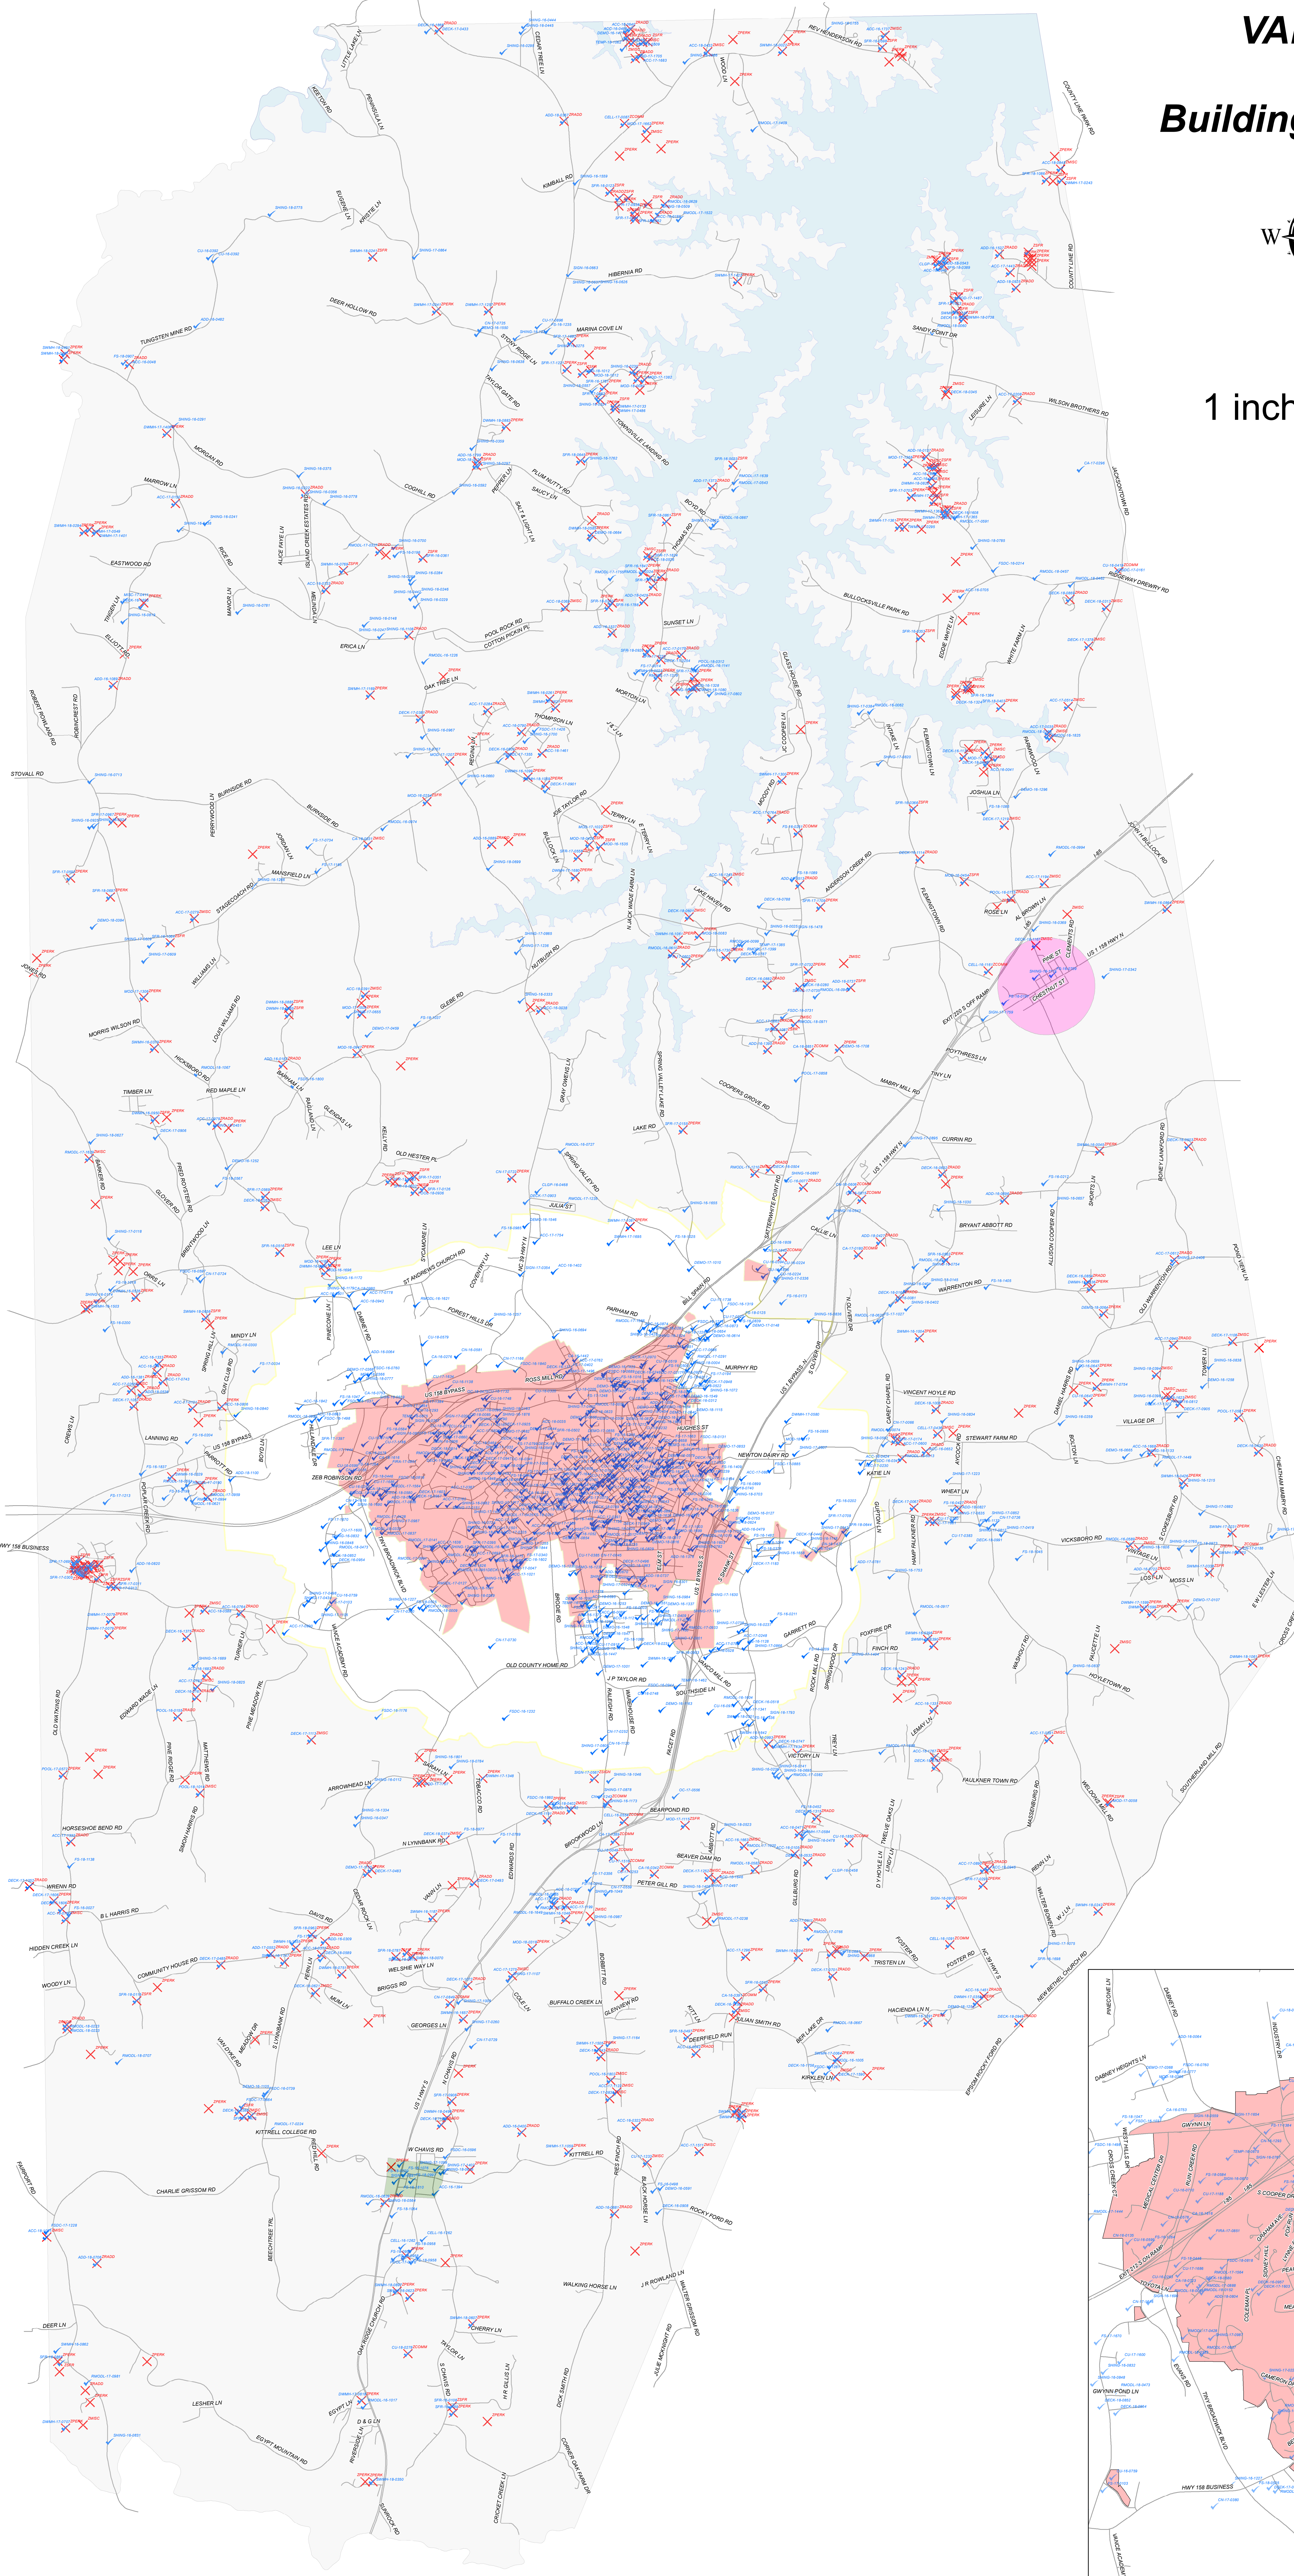

VANCE COUNTY DEVELOPMENT

Building & Zoning Permits (2016- Present)

1 inch = 3,000 feet

Legend

Municipalities

NAME

-  ETJ
-  Henderson
-  Kittrell
-  Middleburg
-  Vance
-  Building Permits
-  Zoning Permits
-  Roads
-  Kerr Lake