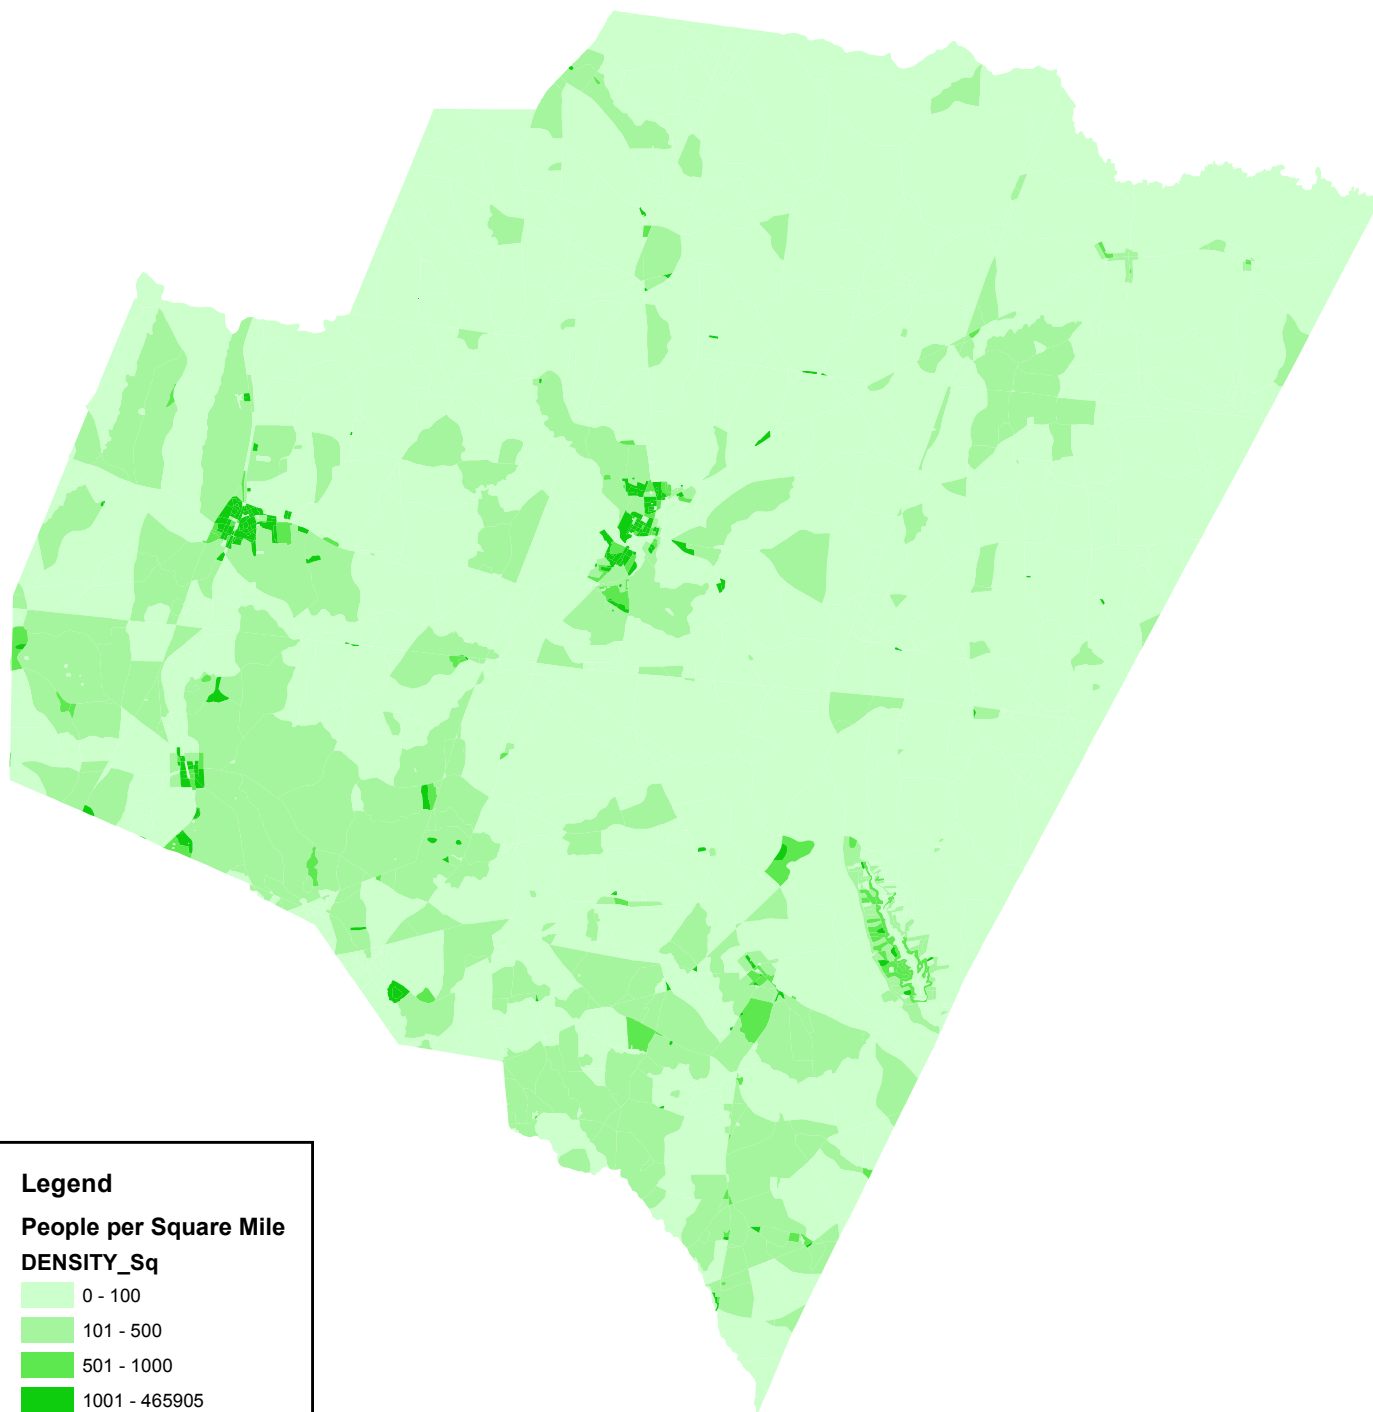

Franklin County Population Density

0 1.25 2.5 5 7.5 10 Miles