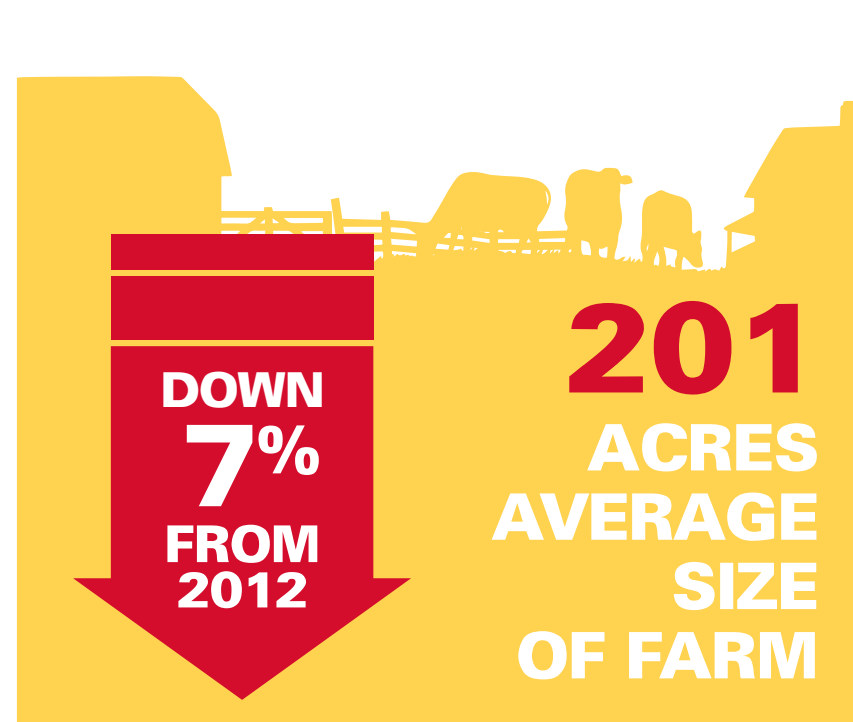

# Franklin County

## LOCAL FARMS AND FOOD PROFILE

DATA FROM 2017 & 2012 USDA CENSUS. MORE INFO AT [GO.NCSU.EDU/AGCENSUS](http://GO.NCSU.EDU/AGCENSUS)

NC FarmLink

NC Local Food