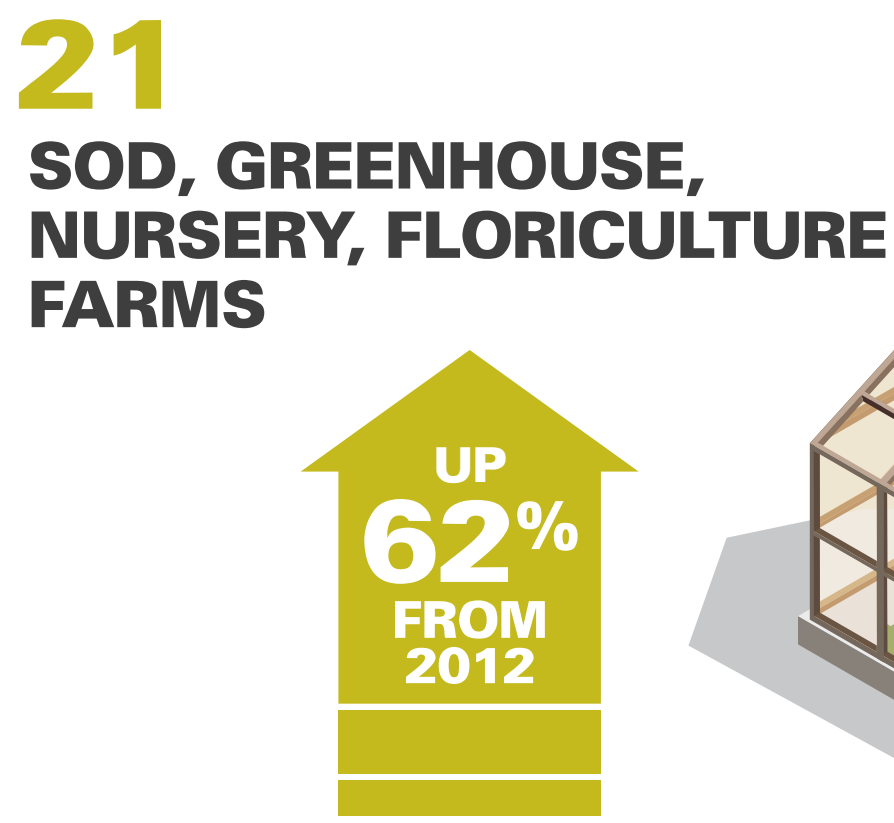

# Franklin County

## LOCAL FARMS AND FOOD PROFILE

DATA FROM 2017 & 2012 USDA CENSUS. MORE INFO AT [GO.NCSU.EDU/AGCENSUS](http://GO.NCSU.EDU/AGCENSUS)

NC FarmLink

NC Local Food