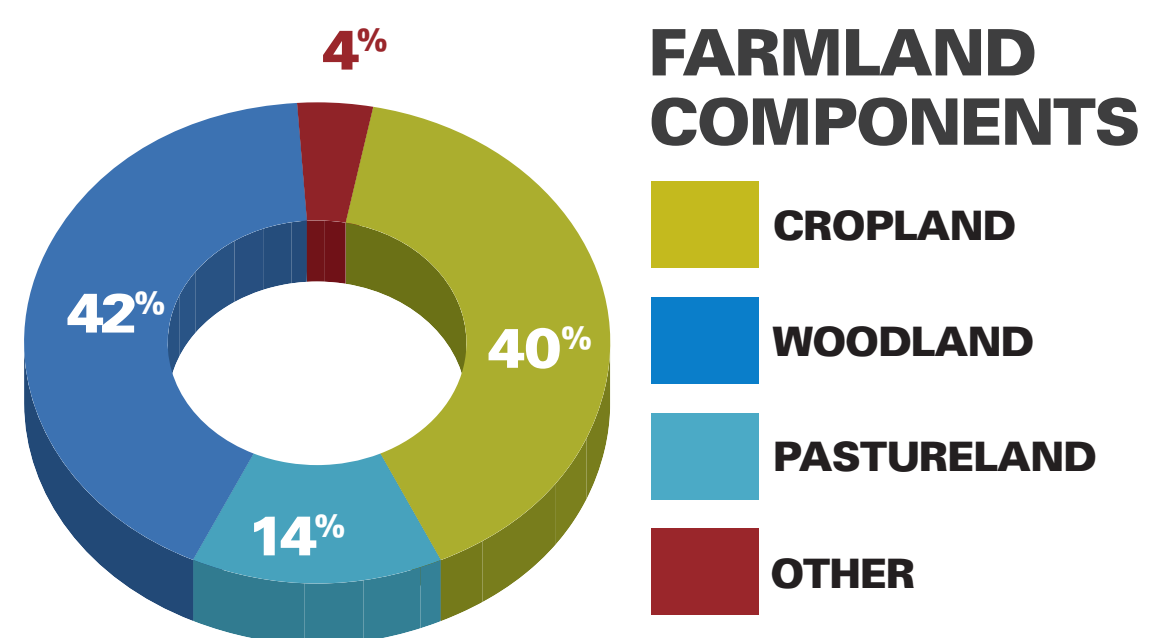

# Franklin County

## LOCAL FARMS AND FOOD PROFILE

DATA FROM 2017 & 2012 USDA CENSUS. MORE INFO AT [GO.NCSU.EDU/AGCENSUS](http://GO.NCSU.EDU/AGCENSUS)

NC FarmLink

NC Local Food