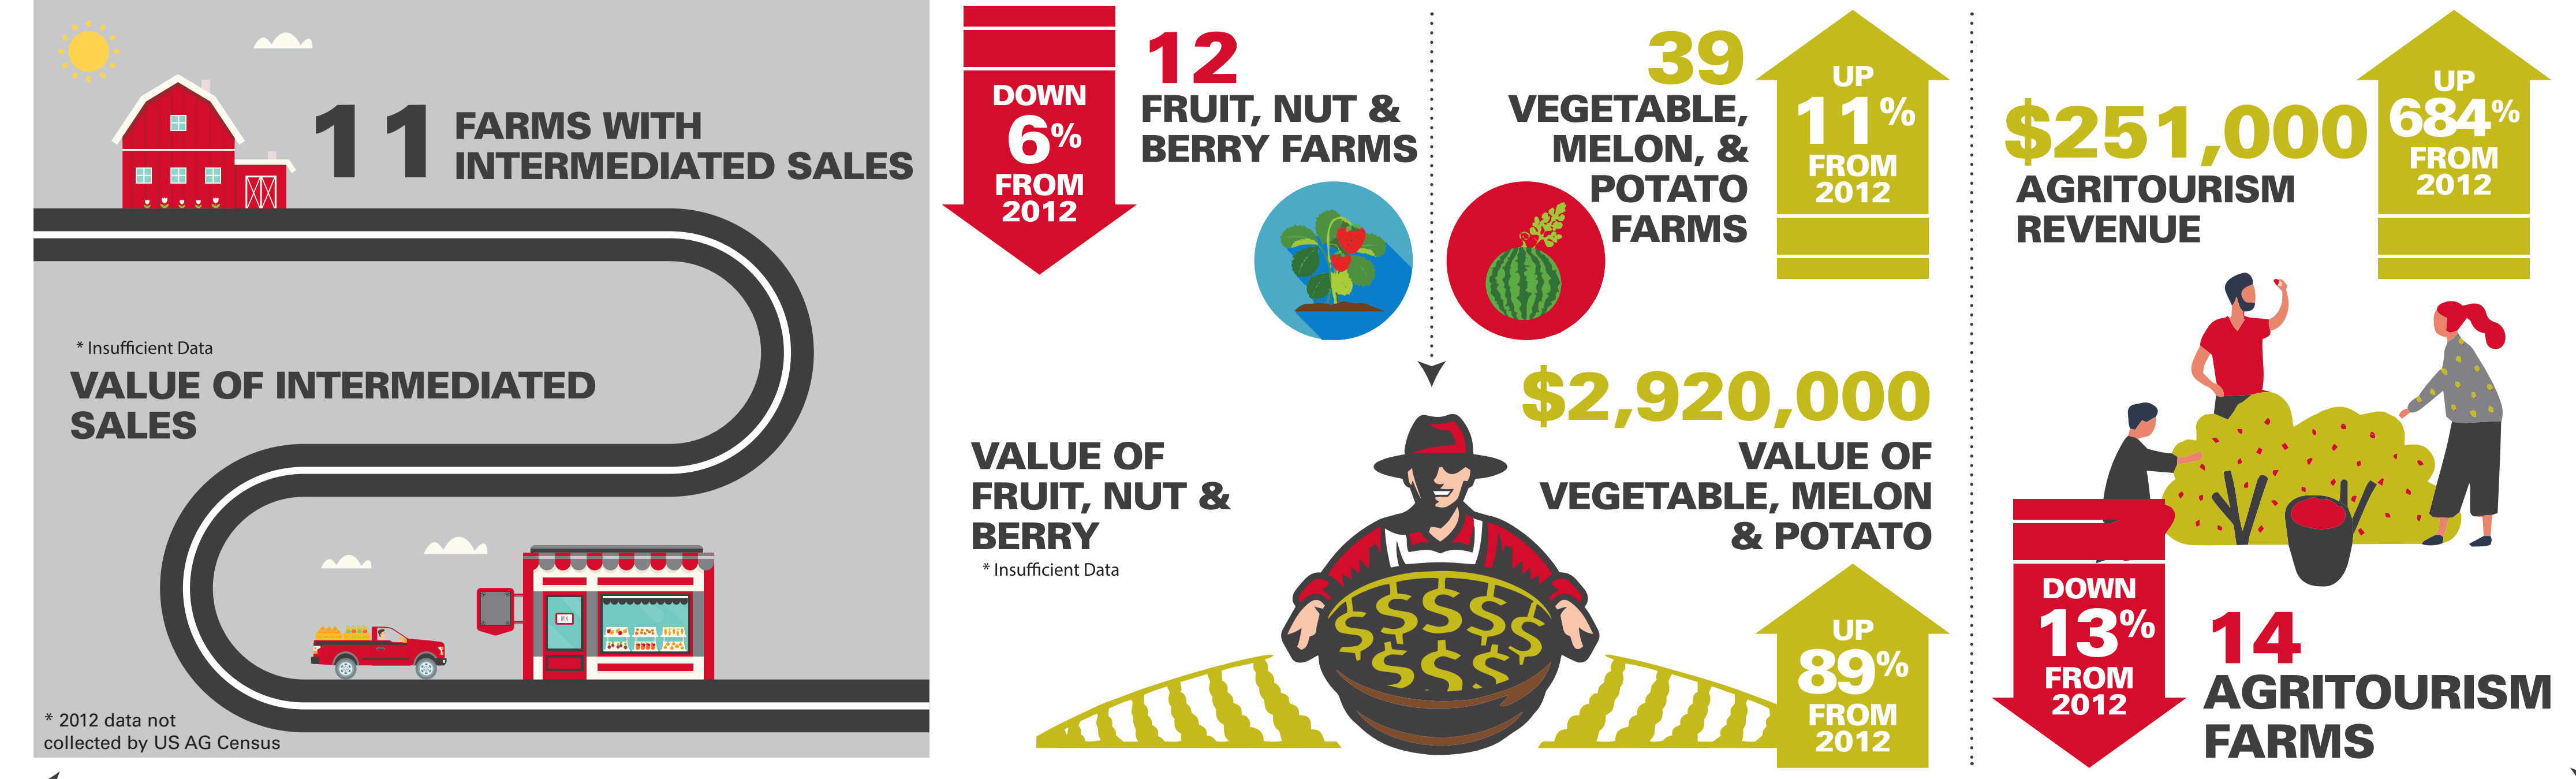

# Granville County

## LOCAL FARMS AND FOOD PROFILE

DATA FROM 2017 & 2012 USDA CENSUS. MORE INFO AT [GO.NCSU.EDU/AGCENSUS](http://GO.NCSU.EDU/AGCENSUS)

NC FarmLink

NC Local Food