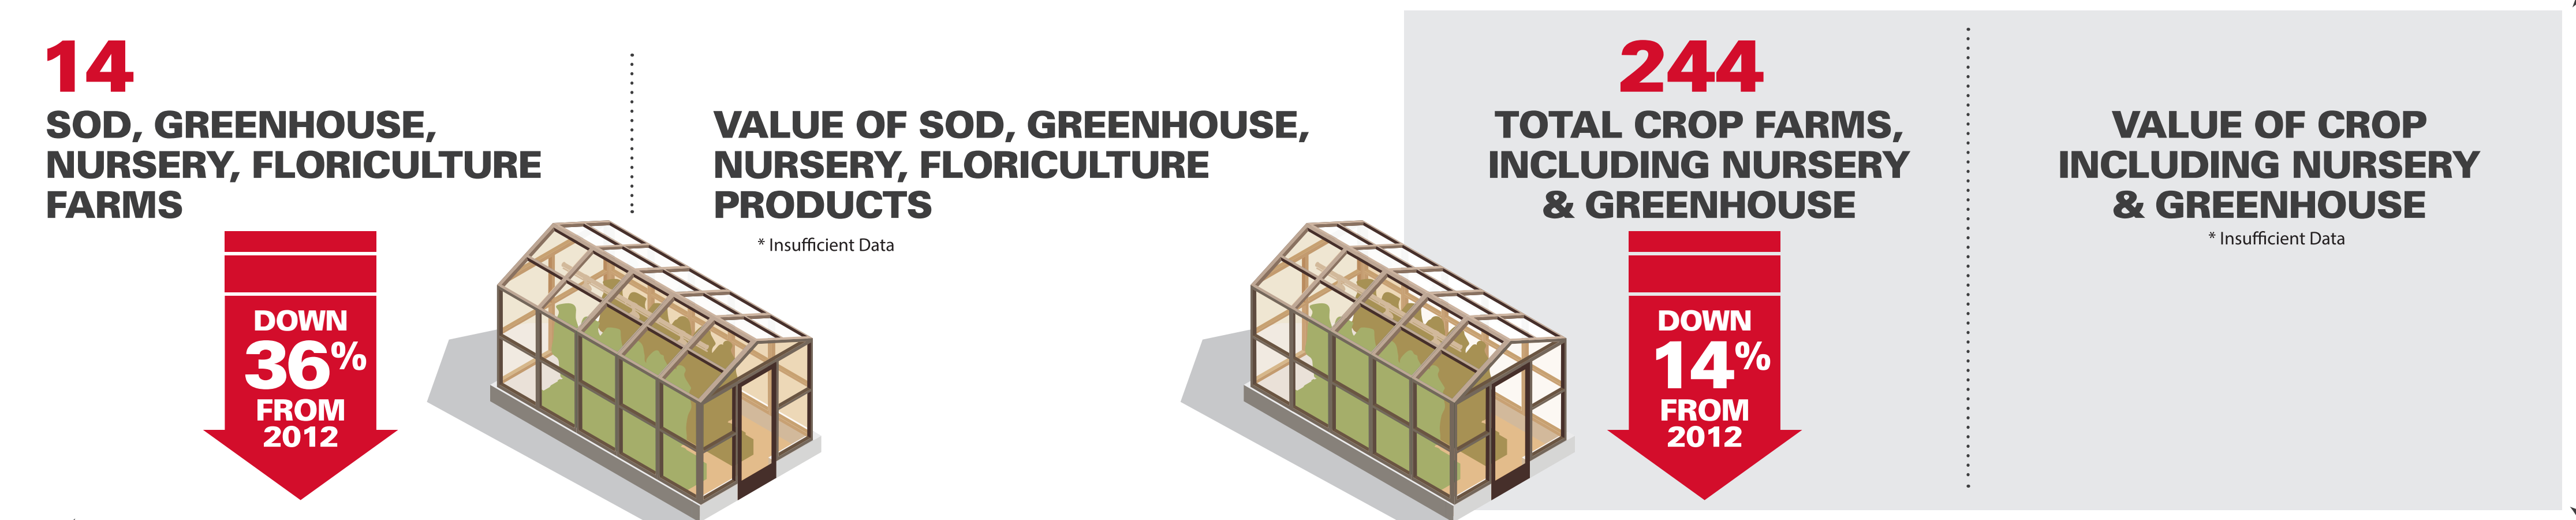

# Granville County

## LOCAL FARMS AND FOOD PROFILE

DATA FROM 2017 & 2012 USDA CENSUS. MORE INFO AT [GO.NCSU.EDU/AGCENSUS](http://GO.NCSU.EDU/AGCENSUS)

NC FarmLink

NC Local Food