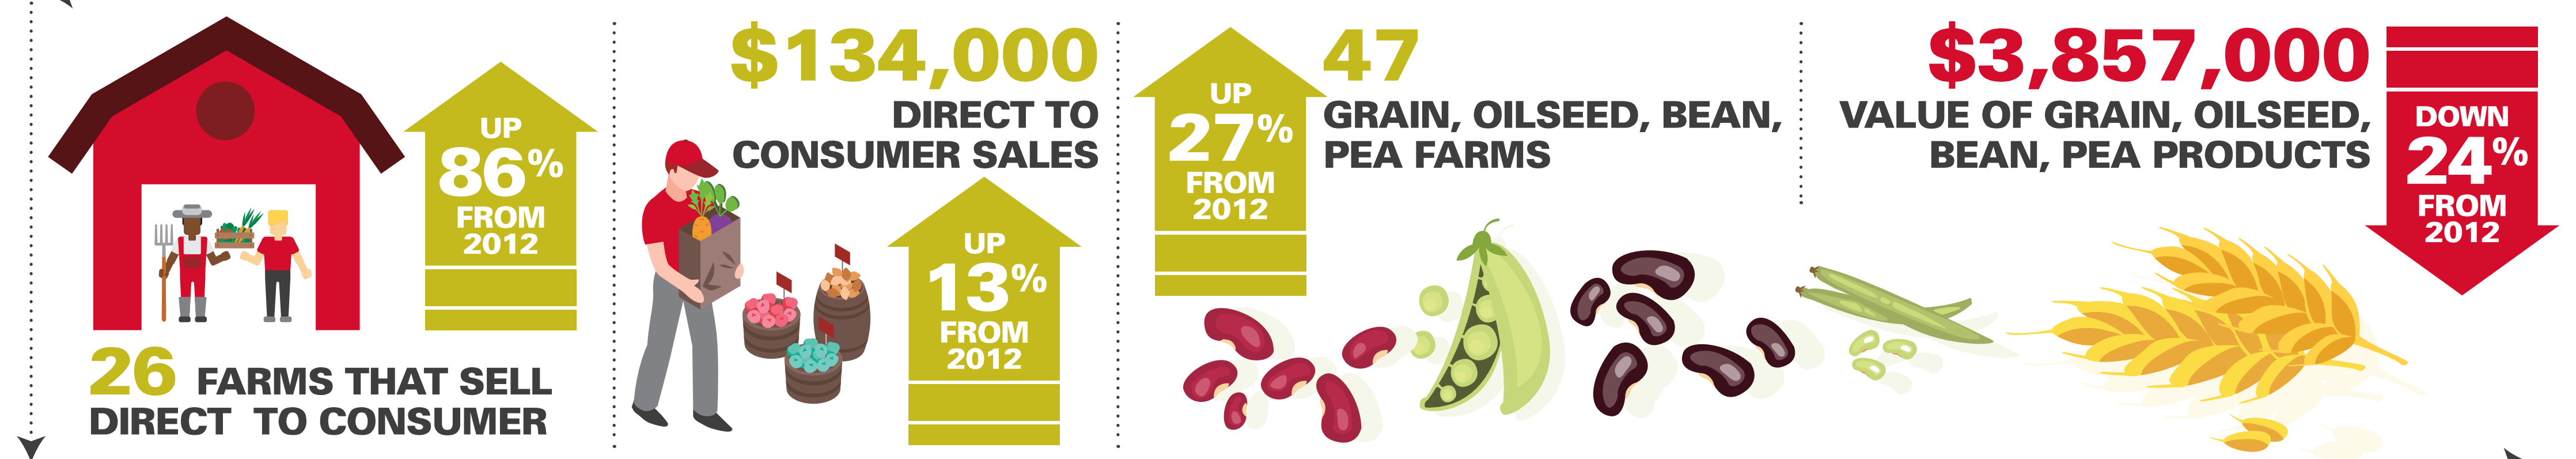

Warren County

LOCAL FARMS AND FOOD PROFILE

DATA FROM 2017 & 2012 USDA CENSUS. MORE INFO AT GO.NCSU.EDU/AGCENSUS

NC FarmLink

NC Local Food