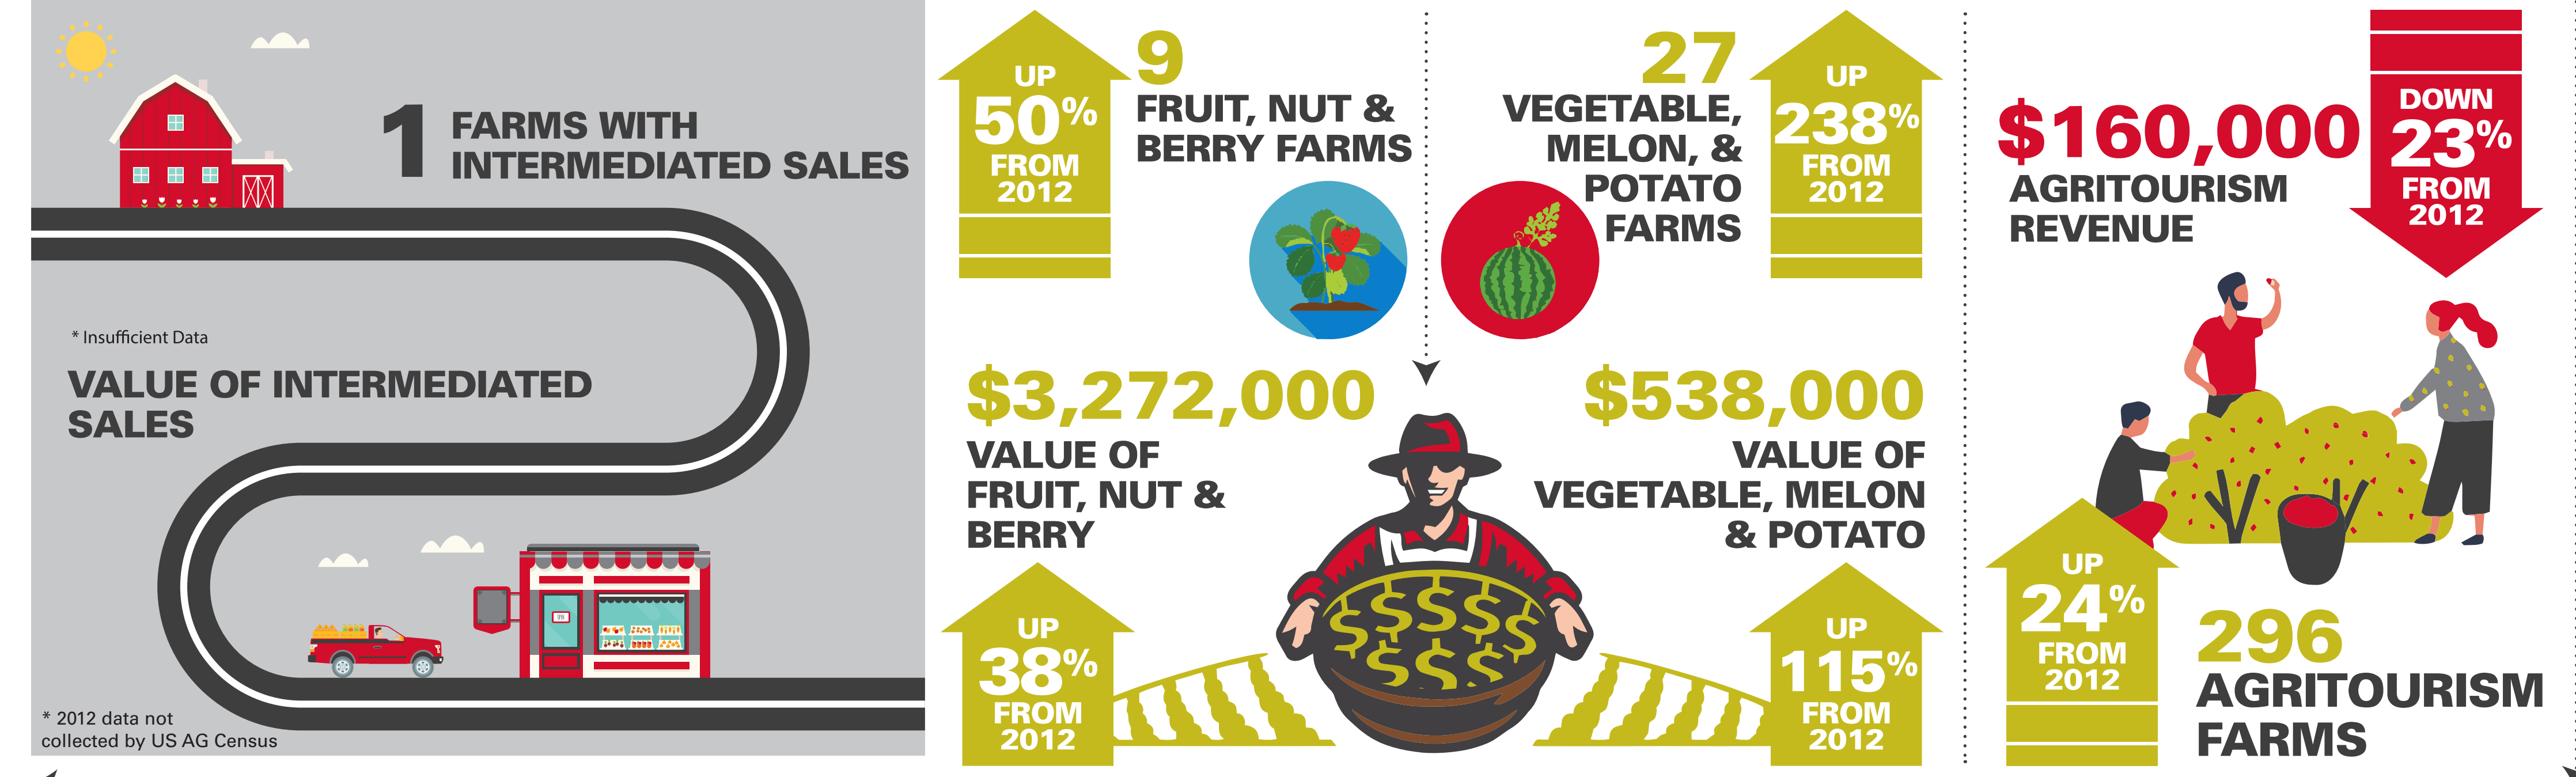

Warren County

LOCAL FARMS AND FOOD PROFILE

DATA FROM 2017 & 2012 USDA CENSUS. MORE INFO AT GO.NCSU.EDU/AGCENSUS

NC FarmLink

NC Local Food