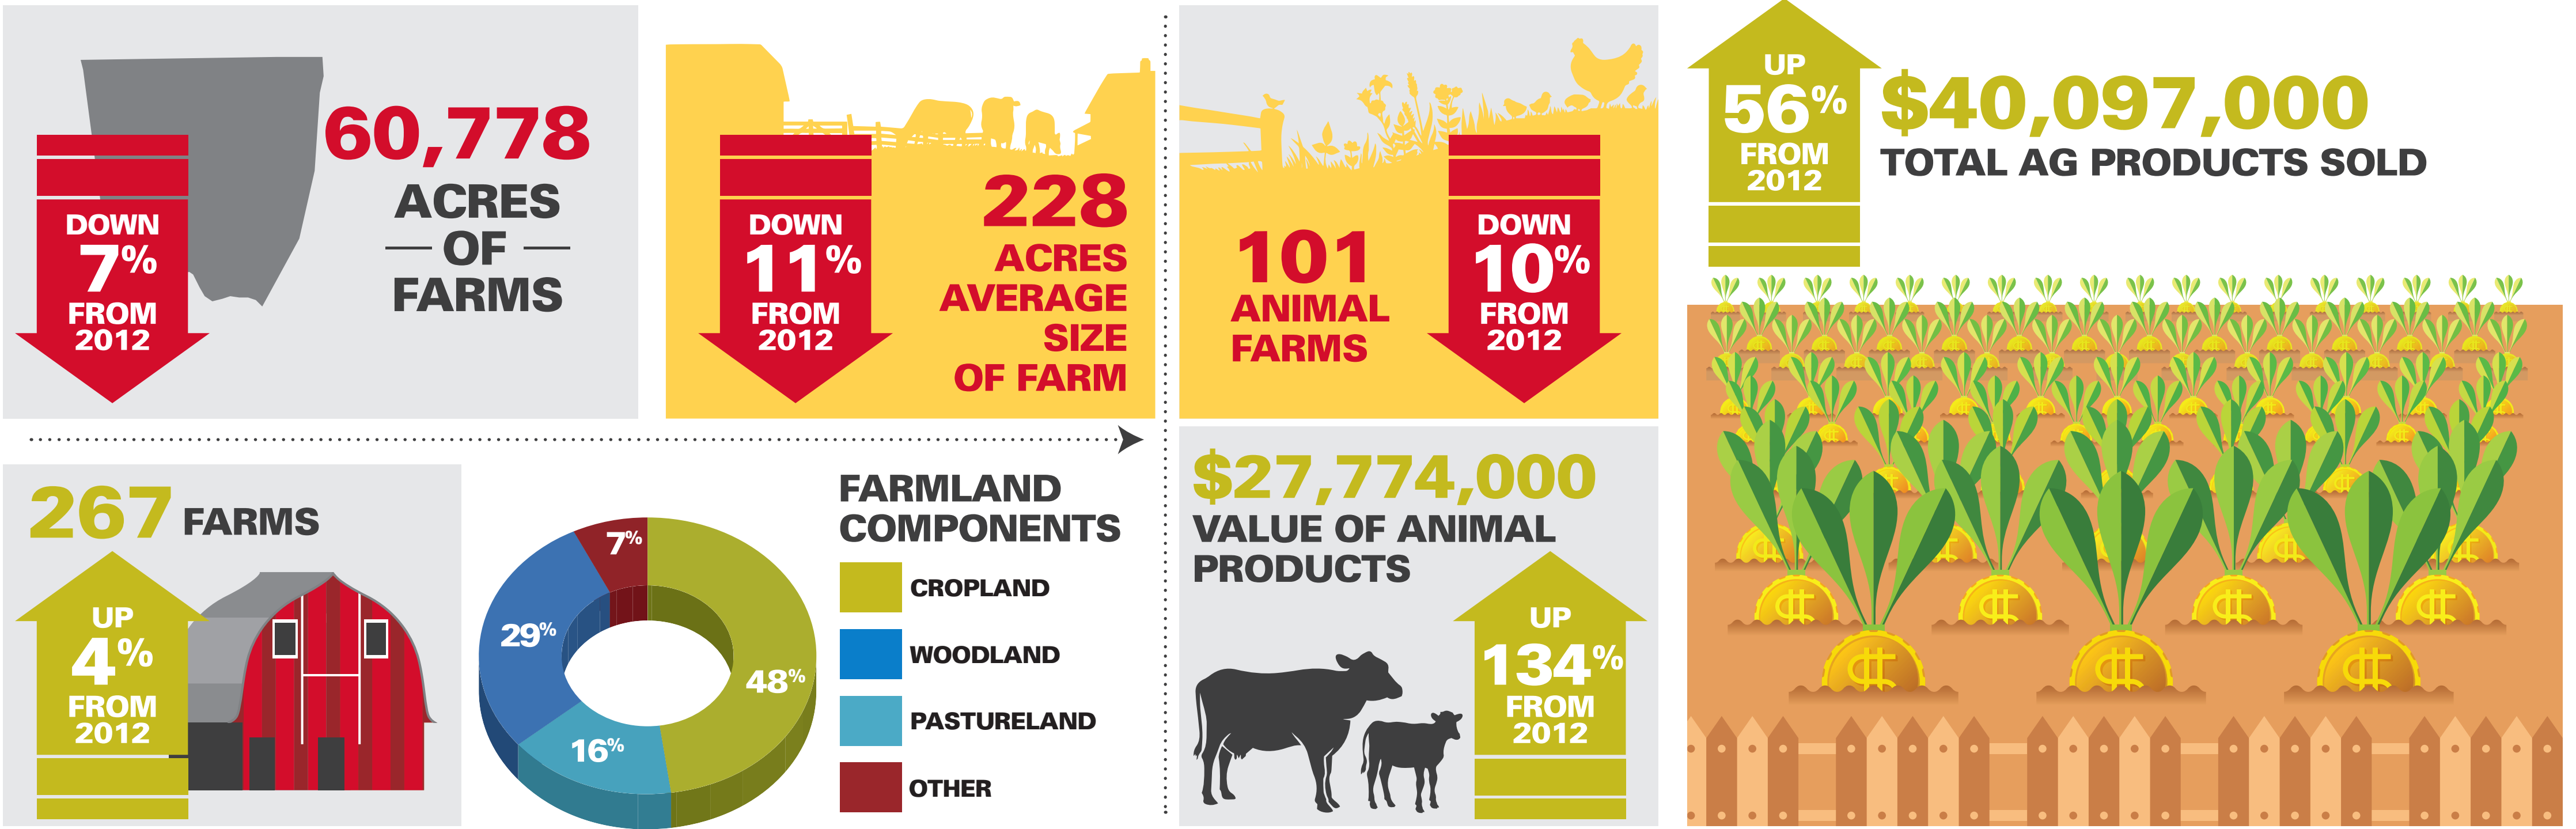

Warren County

LOCAL FARMS AND FOOD PROFILE

DATA FROM 2017 & 2012 USDA CENSUS. MORE INFO AT GO.NCSU.EDU/AGCENSUS

NC FarmLink

NC Local Food