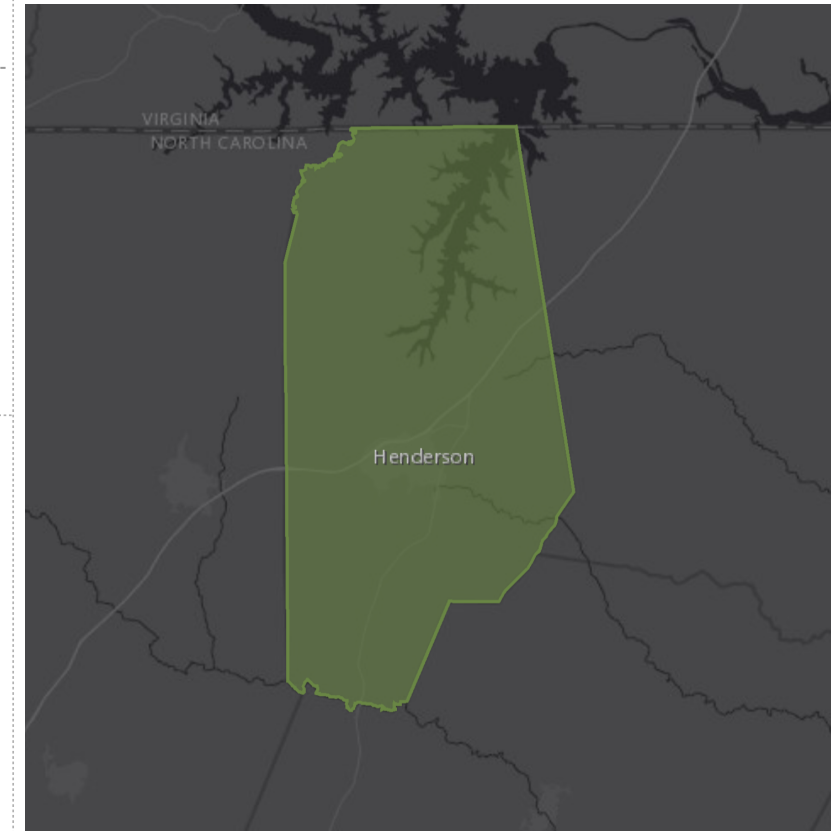

# Demographic Summary

Vance County, NC  
 Vance County, NC (37181)  
 Geography: County

Prepared by Esri

## INCOME

Median Household Income

Per Capita Income

Median Net Worth

## KEY FACTS

**45,186**

Population

**17,372**

Households

**40.0**

Median Age

**\$30,250**