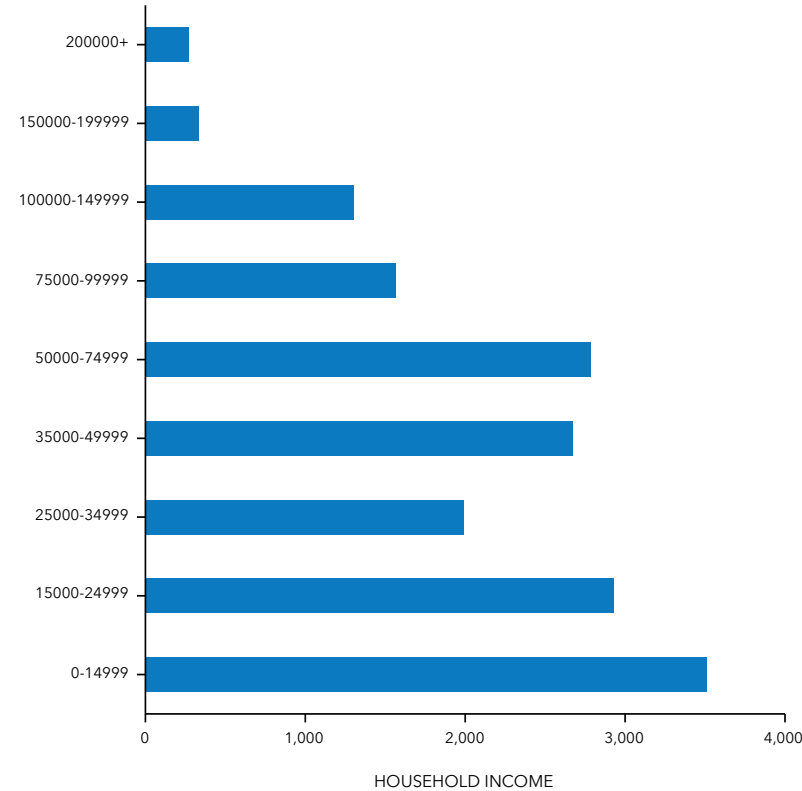

## INCOME

Median Household Income

Per Capita Income

Median Net Worth

## KEY FACTS

**45,186**

Population

**17,372**

Households

**40.0**

Median Age

**\$30,250**

Median Disposable Income